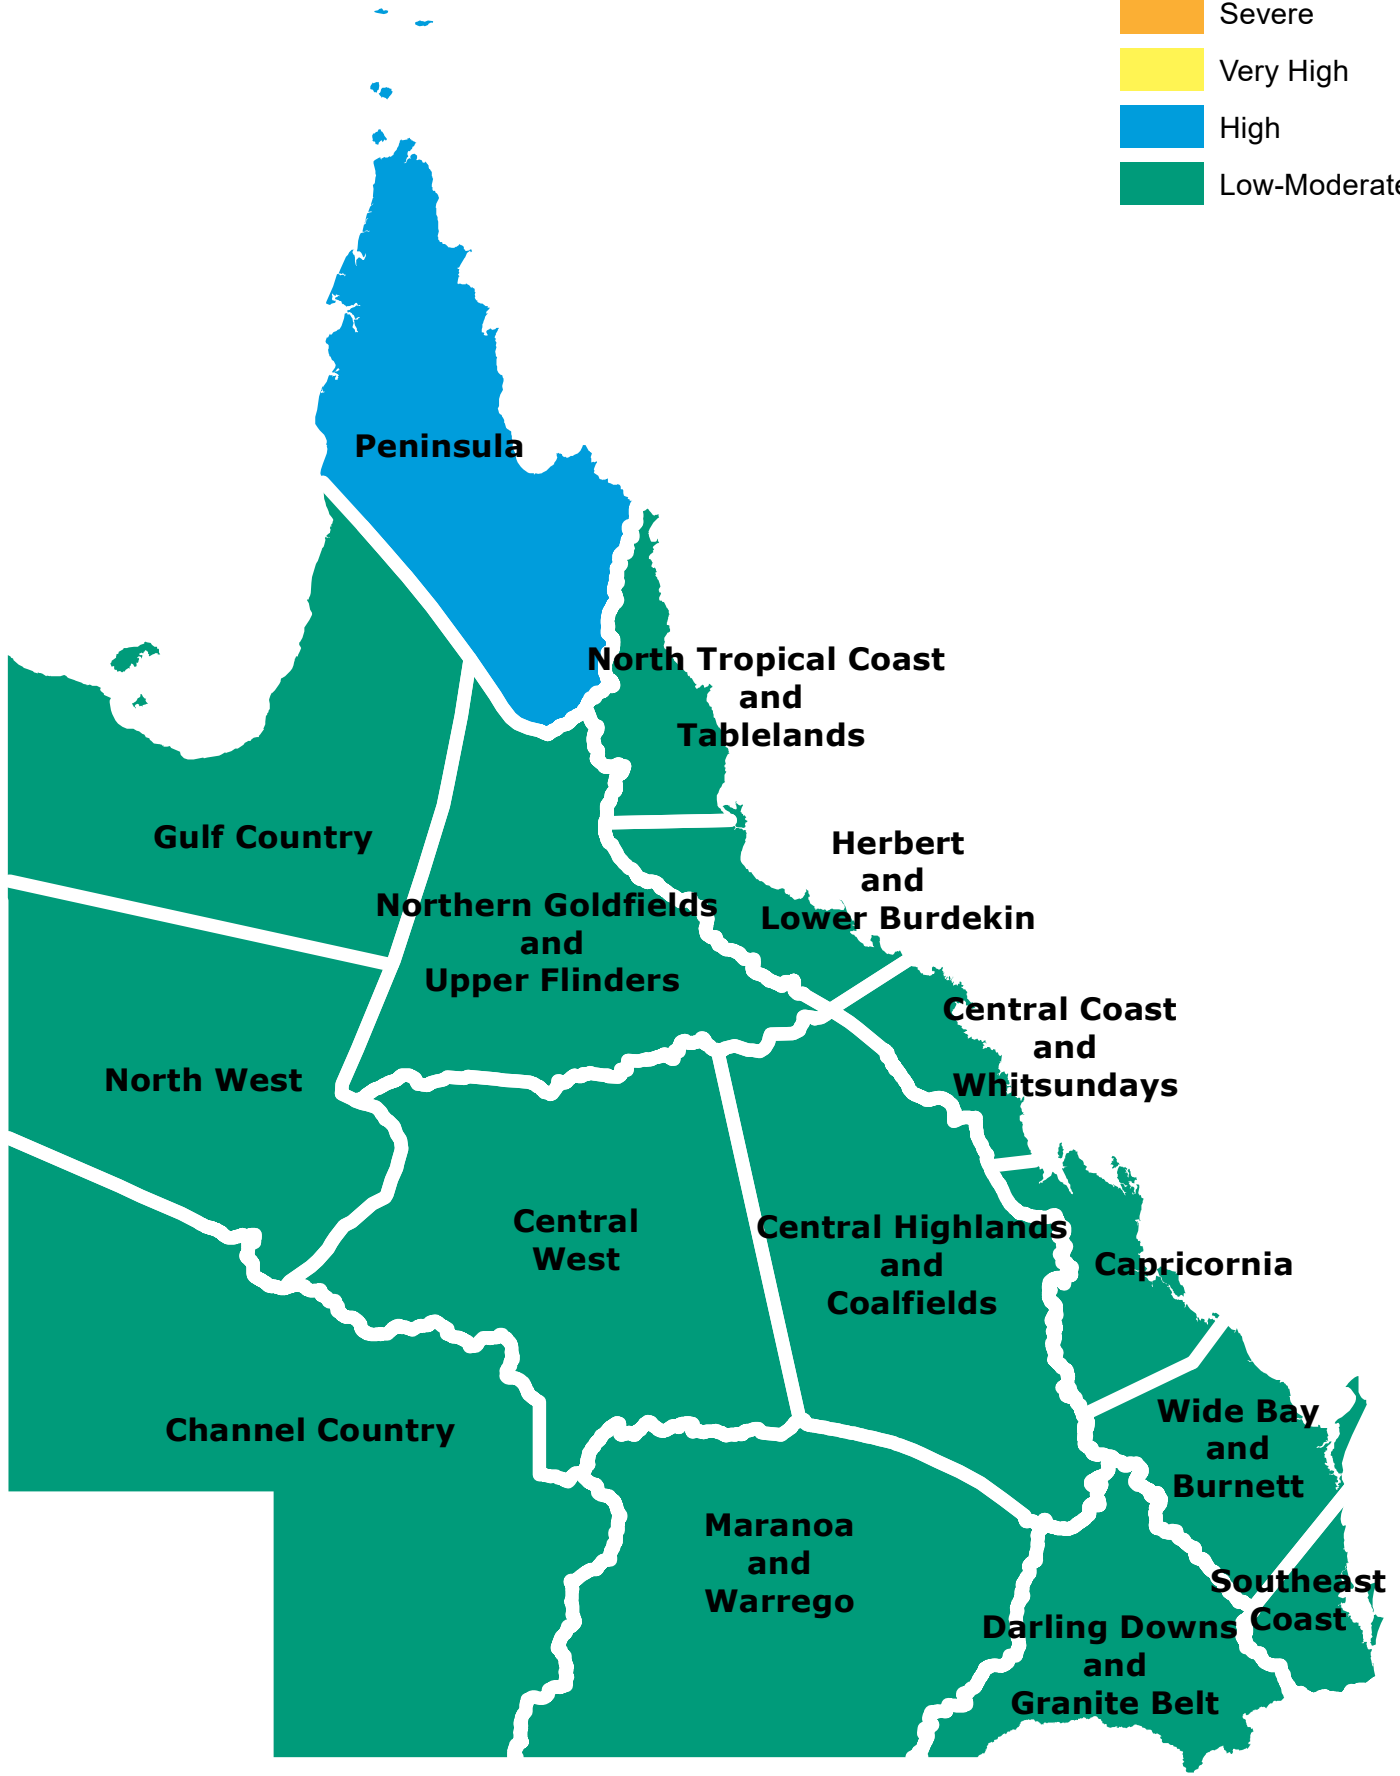

# Fire Danger Rating

for Tuesday 30 Aug 2022

Produced at: 30/08/2022 2:00:11 PM

© Bureau of Meteorology

Disclaimer  
This data has been prepared for Public Safety Business Agency and Queensland Fire and Emergency Services.  
Other users must satisfy themselves it is accurate and suitable for their purpose. PSBA and QFES do not accept any liability for any loss or damage that may arise from the use of or reliance on this data.